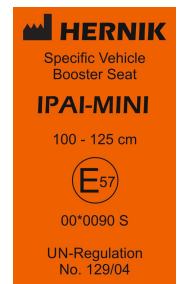

invoice / delivery address

Reference:

☐ **Order**

☐ **Offer**

Rehab Car Seat **IPAI** **MINI**

Exportprices **Release: 2025**

BASIC

Details:

	IPAI-MINI
SEAT WIDTH (pelvis)	25 cm
SEAT WIDTH (knee)	31 cm
SEAT DEPTH	26 cm
BACK HEIGHT	30 - 43 cm
CROWN HEIGHT	52 - 65 cm
HEIGHT LATERALS	17 - 31 cm
DISTANCE LATERALS	14 - 23 cm
angle	80° - 120°
total height	66 - 89 cm
total width	44 cm
total depth	44 cm
weight	ab 8 kg

common information (standard):

- crash tested according to ECE-R129/03
- 5-point-harness with upholstery, height adjustable
- belt mechanics installed into the front of the seat
- solid aluminium board, including the mechanism to recline the backrest stepless
- head rest height adjustable, including belt guides
- additional upholstery (20 mm) for the back & headrest
- ISOFIX adapter or clamp bow integrated in base board