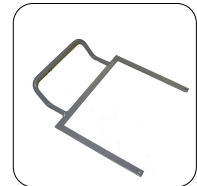

	IPAI-MINI
SEAT WIDTH (pelvis)	25 cm
SEAT WIDTH (knee)	31 cm
SEAT DEPTH	26 cm
BACK HEIGHT	30 - 43 cm
CROWN HEIGHT	52 - 65 cm
HEIGHT LATERALS	17 - 31 cm
DISTANCE LATERALS	14 - 23 cm
angle	80° - 120°
total height	66 - 89 cm
total width	44 cm
total depth	44 cm
weight	ab 8 kg

common information (standard):

- crash tested according to ECE-R129/03
- 5-point-harness with upholstery, height adjustable
- belt mechanics installed into the front of the seat
- solid aluminium board, including the mechanism to recline the backrest stepless
- head rest height adjustable, including belt guides
- additional upholstery (20 mm) for the back & headrest
- ISOFIX adapter or clamp bow integrated in base board

IPAI-MINI red-black
(480000-E1)

IPAI-MINI grey-black
(480000-E2)

accessory that makes the base board NECESSARY

BASE BOARD

Necessary for the options below!

(480000-BEI)

(450000-BEK)

swivel base

(480200-E)

right

left

angular adjustment
(5° - 20°)
(480100-E)

Conversion set

from ISOFIX adapter
to clampbow
(480020-E)

from clampbow
to ISOFIX adapter
(480030-E)

foot rest